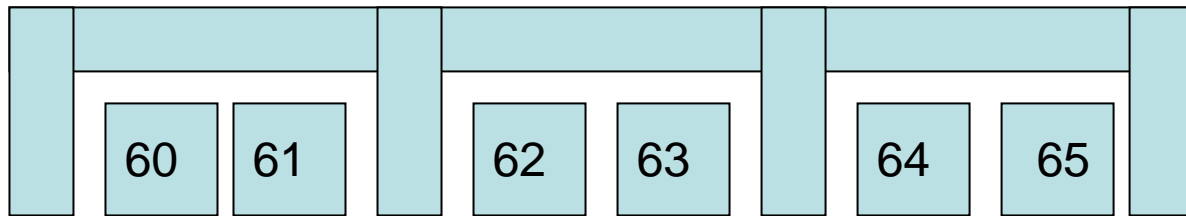

Pizza Bar

33 Tables

138 seats

Private Room →

Main Entrance

Wine Bar